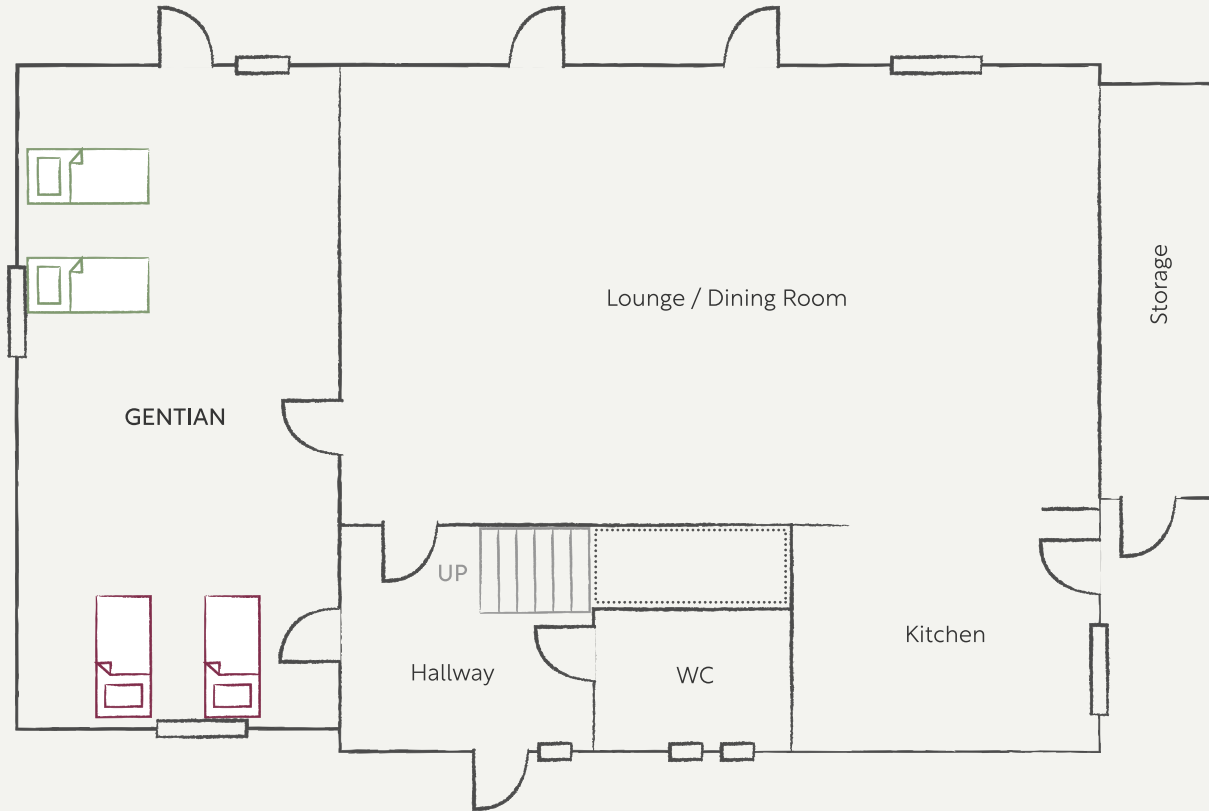

The Oast

KEY:

 **Single bed**
(Can be pushed together to make up a Super King or Double)

 **Reduced headroom**

 **Single bed**

 All of our bedrooms have been named after our Traditional Sussex Cattle Herd

The Oast

KEY:

 **Single bed**
(Can be pushed together to make up a Super King or Double)

 **Double bed**

 **Single bed**

 **Void space**

 All of our bedrooms have been named after our Traditional Sussex Cattle Herd