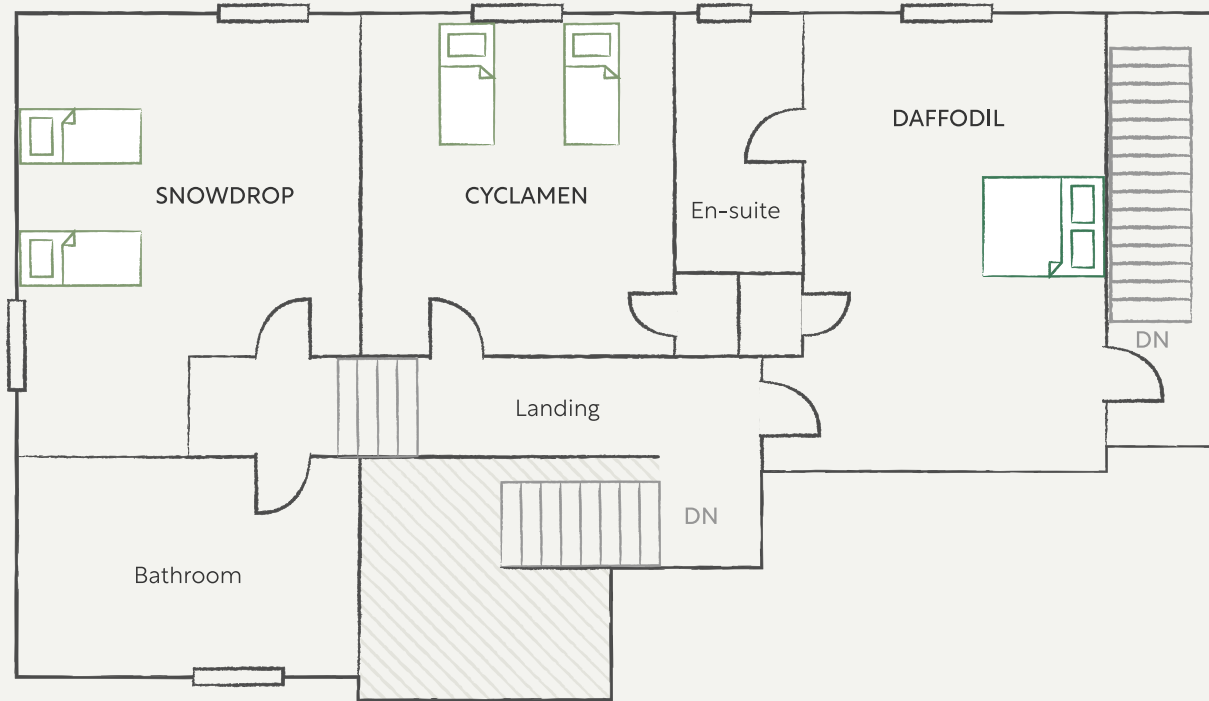

The Oast

KEY:

 **Single bed**
(Can be pushed together to make up a Super King or Double)

 **Reduced headroom**

 **Single bed**

 All of our bedrooms have been named after our Traditional Sussex Cattle Herd

The Oast

KEY:

 **Single bed**
(Can be pushed together to make up a Super King or Double)

 **Double bed**

 **Single bed**

 **Void space**

 All of our bedrooms have been named after our Traditional Sussex Cattle Herd